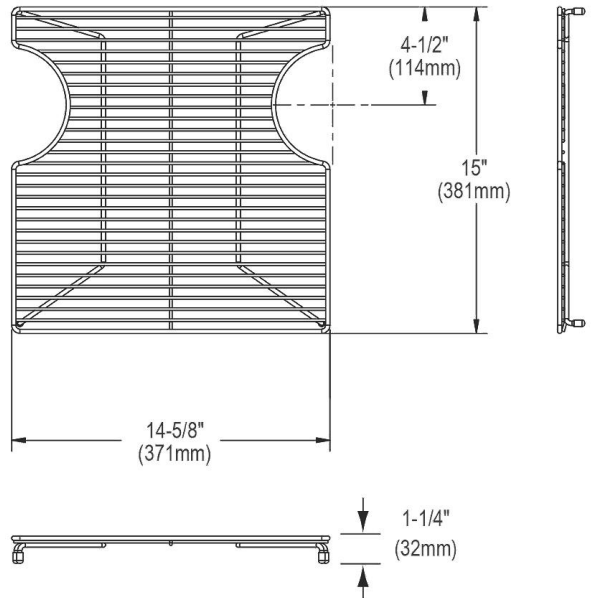

PART: _____ QTY: _____

PROJECT: _____

CONTACT: _____

DATE: _____

NOTES: _____

APPROVAL: _____

In keeping with our policy of continuing product improvement, Elkay reserves the right to change product specifications without notice. Please visit elkay.com for the most current version of Elkay product specification sheets. This specification describes an Elkay product with design, quality, and functional benefits to the user. When making a comparison of other producers' offerings, be certain these features are not overlooked.